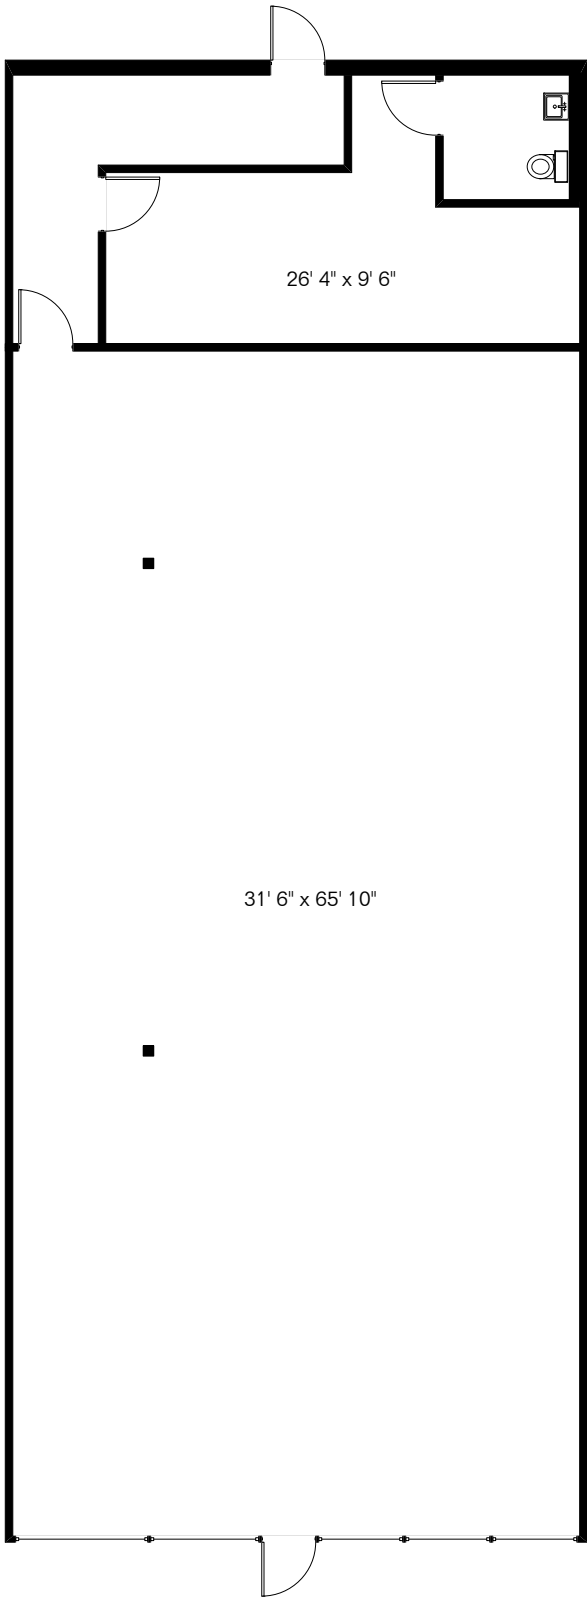

The square footages and room size information are deemed to be reliable but are not guaranteed and should be independently verified.

1223 W Saint Marys Rd

Gross 2,628 Sq Ft

Site Visit April 2017

Copyright 2017 Floor Plans First! LLC
All Rights Reserved.

www.FloorPlansFirst.com

Toll Free (877) 887-1500
Voice (520) 881-1500
Fax (520) 791-7701